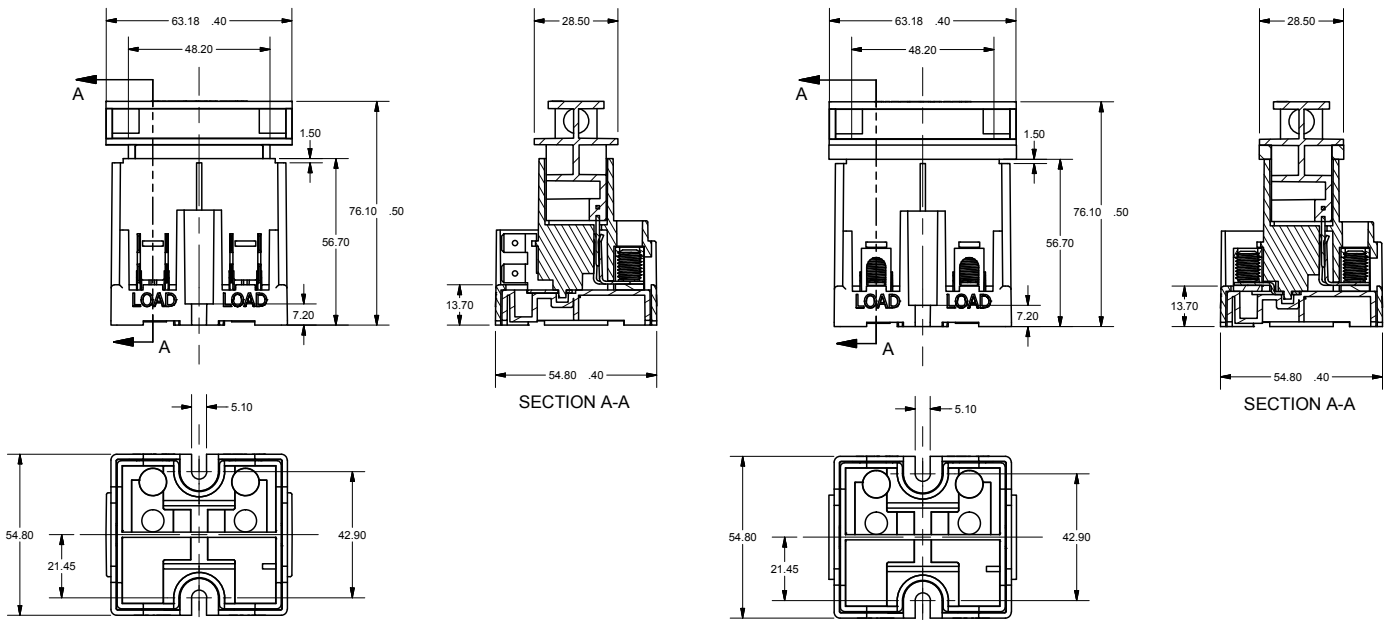

Pull-out Disconnect 60 AMP

HPD Series

Specifications

Ratings

240 VAC
60 AMP

Terminations

Box Lugs or Quick-Connect available on Load side
Box Lugs standard on Line side

Available with or without gasket